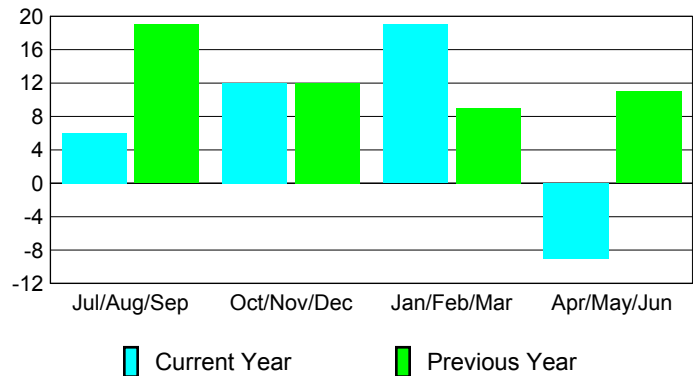

Club Results 2008-2009

Goal, New, Dropped, Gain/Loss

MEMBERSHIP

Membership Results 2008-2009

Membership 2007-2008

Month	Net Memb Goal	Actual New Memb	Actual Dropped Memb	Gain/Loss of Memb	Gain/Loss of Memb
Jul/Aug/Sep	20	31	-25	6	19
Oct/Nov/Dec	12	38	-26	12	12
Jan/Feb/Mar	10	55	-36	19	9
Apr/May/June	8	39	-48	-9	11
Totals	50	163	-135	28	51

Membership Results 2008-2009

Goal, New, Dropped, Gain/Loss

Comparison of Club Gain/Loss

Current Year Compared to the Previous Year

Comparison of Membership Gain/Loss

Current Year Compared to the Previous Year

YTD Status Quo Clubs 2008-2009

Status Quo Clubs Compared to Status Quo Members

Gender Comparison 2008-2009

Jul/Aug/Sep

Oct/Nov/Dec

Jan/Feb/Mar

Apr/May/June

Male