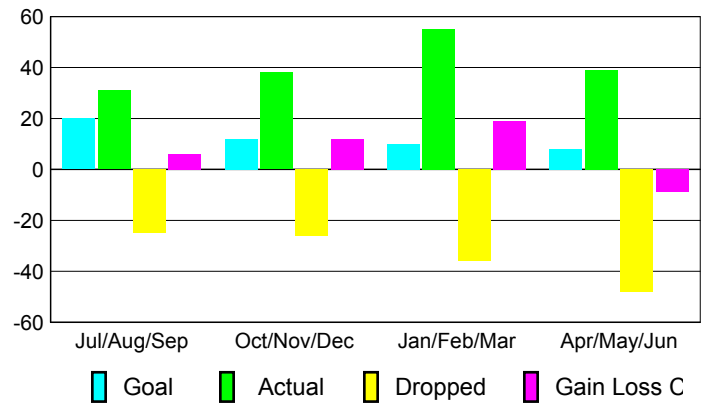

Club Results 2008-2009

Goal, New, Dropped, Gain/Loss

MEMBERSHIP

Membership Results 2008-2009

Membership 2007-2008

Month	Net Memb Goal	Actual New Memb	Actual Dropped Memb	Gain/Loss of Memb	Gain/Loss of Memb
Jul/Aug/Sep	20	31	-25	6	19
Oct/Nov/Dec	12	38	-26	12	12
Jan/Feb/Mar	10	55	-36	19	9
Apr/May/June	8	39	-48	-9	11
Totals	50	163	-135	28	51

Membership Results 2008-2009

Goal, New, Dropped, Gain/Loss

Comparison of Club Gain/Loss

Current Year Compared to the Previous Year

Comparison of Membership Gain/Loss

Current Year Compared to the Previous Year

YTD Status Quo Clubs 2008-2009

Status Quo Clubs Compared to Status Quo Members

Gender Comparison 2008-2009

Jul/Aug/Sep

Oct/Nov/Dec

Jan/Feb/Mar

Apr/May/June

Male